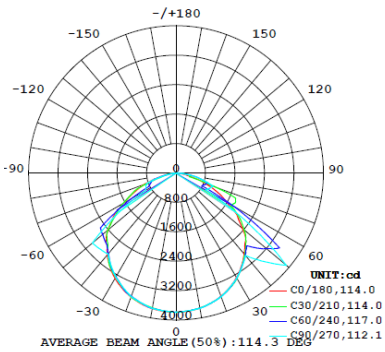

Product Specifications

Model	Power	LED Type	CCT	Efficacy	Luminous Flux	Beam Angle	IP Level
LR-HLL-40-50PC-LC	40W	Philips™	5000K	>135lm/W	>5400lm	115°	IP66
LR-HLL-80-50PC-LC	80W	Philips™	5000K	>135lm/W	>10800lm	115°	IP66

ORDERING CODE: LR-HLL— 080—50PC— -- LC

ELECTRICAL SPECIFICATIONS

1. Power Input: AC100-277V
2. AC180-528V (Option)
3. Power Factor: ≥98
4. THD: ≤15% @ full Load
5. Inlet NPT 3/4"

LISTED

UL844 & CSA C22.2 No. 137-M1981
 Class I Division 2, Group A, B, C, D
 Class II Division 1, Group E, F, G
 Class II Division 2, Group F, G
 Class III
 UL 1598A Marine (Salt Water)
 UL 1598 Wet Locations
 UL 8750 LED Safety
 DLC 4.2

Dimensions (mm) & Weight kg/lbs

Model	LR-HLL-40-50PC	LR-HLL-80-50PC
Length	600mm	1200mm
Width	127mm	127mm
Total Height	190mm	190mm
Weight kg/lbs	5.1kg/11.2lbs	6.9kg/15.2lbs

Mounting: Wall/Ceiling

Stanchion