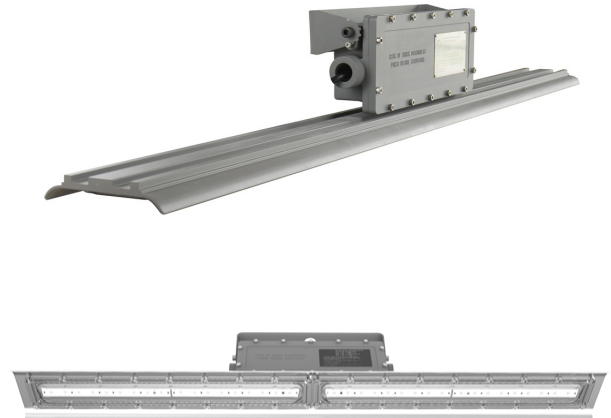

LED

HAZLOC LINEAR SAFETY FIXTURE

LED RAYS

MASTERING LIGHT

HLL Series

NEW RELEASE

Features

- Hazardous & Harsh Duty Linear Safety Fixtures
- Efficacy up to 135lm/w
- 115° Distribution
- IP66 Ingress Protection
- Philips™ LED Engines
- Copper Free Aluminum Housing & Stainless Hardware
- Polycarbonate Lens
- -40°C/+50°C Operating Temperature range
- Surface, Stanchion, Hanging or Pendant Mounting
- T3C T-Rating (C1D2)
- 118,000hrs L70 at 25°C Ambient

Product Specifications

Model	Power	LED Type	CCT	Efficacy	Luminous Flux	Beam Angle	IP Level
LR-HLL-40-50PC-LC	40W	Philips™	5000K	>135lm/W	>5400lm	115°	IP66
LR-HLL-80-50PC-LC	80W	Philips™	5000K	>135lm/W	>10800lm	115°	IP66

ORDERING CODE: LR-HLL— 080—50PC— -- LC

ELECTRICAL SPECIFICATIONS

1. Power Input: AC100-277V
2. AC180-528V (Option)
3. Power Factor: ≥98
4. THD: ≤15% @ full Load
5. Inlet NPT 3/4"

LISTED

UL844 & CSA C22.2 No. 137-M1981
 Class I Division 2, Group A, B, C, D
 Class II Division 1, Group E, F, G
 Class II Division 2, Group F, G
 Class III
 UL 1598A Marine (Salt Water)
 UL 1598 Wet Locations
 UL 8750 LED Safety
 DLC 4.2

Dimensions (mm) & Weight kg/lbs

Model	LR-HLL-40-50PC	LR-HLL-80-50PC
Length	600mm	1200mm
Width	127mm	127mm
Total Height	190mm	190mm
Weight kg/lbs	5.1kg/11.2lbs	6.9kg/15.2lbs

Mounting: Wall/Ceiling

Stanchion