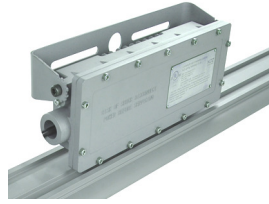

Separate
Driver Housing

Copper Free AL Housing
& PC Lens