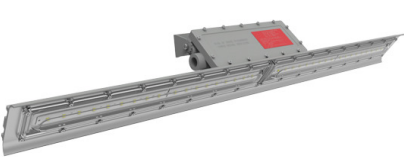

LED

HAZLOC LINEAR SAFETY FIXTURE

LED RAYS

MASTERING LIGHT

HLL Series

NEW RELEASE

Features

- Hazardous & Harsh Duty Linear Safety Fixtures
- Efficacy up to 135lm/w
- 115° Distribution
- IP66 Ingress Protection
- Philips™ LED Engines
- Copper Free Aluminum Housing & Stainless Hardware
- Polycarbonate Lens
- -40°C/+50°C Operating Temperature range
- Surface, Stanchion, Hanging or Pendant Mounting
- T3C T-Rating (C1D2)
- 118,000hrs L70 at 25°C Ambient

ORDERING CODE: LR-HLL— 080—50PC— -- LC

ELECTRICAL SPECIFICATIONS

1. Power Input: AC100-277V
2. AC180-528V (Option)
3. Power Factor: ≥98
4. THD: ≤15% @ full Load
5. Inlet NPT 3/4"

LISTED

UL844 & CSA C22.2 No. 137-M1981
 Class I Division 2, Group A, B, C, D
 Class II Division 1, Group E, F, G
 Class II Division 2, Group F, G
 Class III
 UL 1598A Marine (Salt Water)
 UL 1598 Wet Locations
 UL 8750 LED Safety
 DLC 4.2

Dimensions (mm) & Weight kg/lbs

Model	LR-HLL-40-50PC	LR-HLL-80-50PC
Length	600mm	1200mm
Width	127mm	127mm
Total Height	190mm	190mm
Weight kg/lbs	5.1kg/11.2lbs	6.9kg/15.2lbs

Mounting: Wall/Ceiling

Stanchion