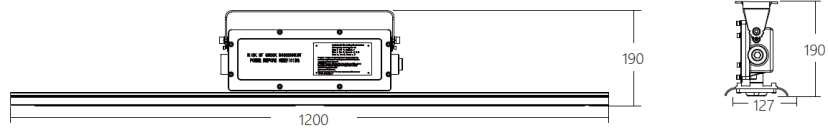

Dimensions (mm) & Weight kg/lbs

Model	LR-HLL-40-50PC	LR-HLL-80-50PC
Length	600mm	1200mm
Width	127mm	127mm
Total Height	190mm	190mm
Weight kg/lbs	5.1kg/11.2lbs	6.9kg/15.2lbs

Mounting: Wall/Ceiling

Stanchion