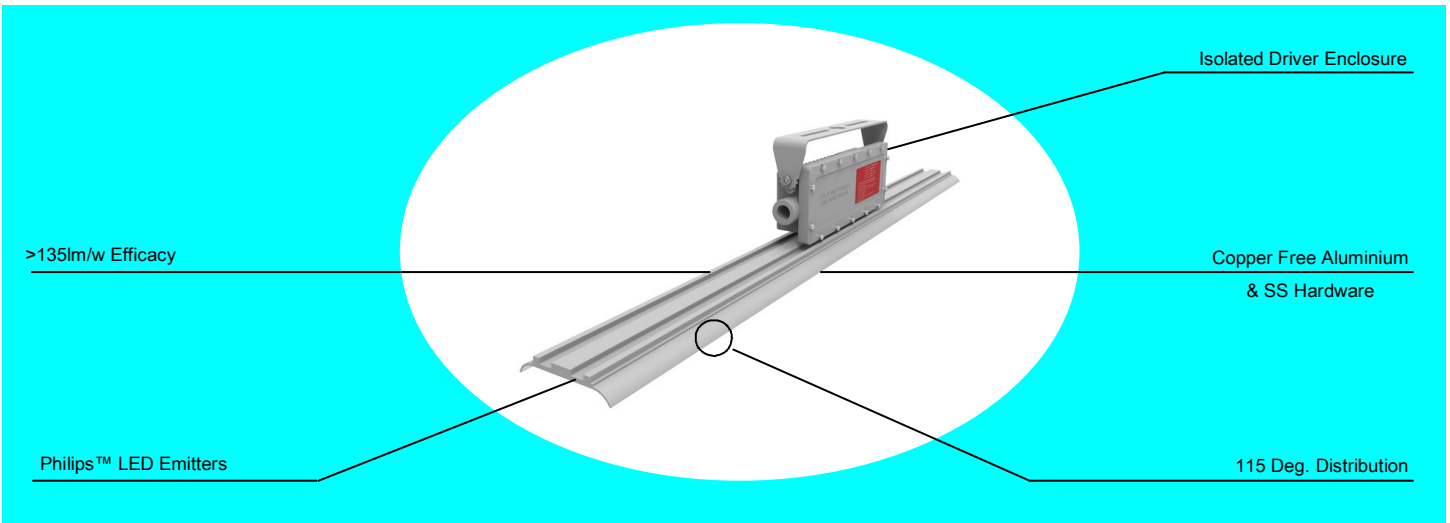

Product Specifications

Model	Power	LED Type	CCT	Efficacy	Luminous Flux	Beam Angle	IP Level
LR-HLL-40-50PC-LC	40W	Philips™	5000K	>135lm/W	>5400lm	115°	IP66
LR-HLL-80-50PC-LC	80W	Philips™	5000K	>135lm/W	>10800lm	115°	IP66

ORDERING CODE: LR-HLL— 080—50PC— -- LC

ELECTRICAL SPECIFICATIONS

1. Power Input: AC100-277V
2. AC180-528V (Option)
3. Power Factor: ≥98
4. THD: ≤15% @ full Load
5. Inlet NPT 3/4"

LISTED

UL844 & CSA C22.2 No. 137-M1981
 Class I Division 2, Group A, B, C, D
 Class II Division 1, Group E, F, G
 Class II Division 2, Group F, G
 Class III
 UL 1598A Marine (Salt Water)
 UL 1598 Wet Locations
 UL 8750 LED Safety
 DLC 4.2

Product Specifications

PHP Platform
Philips™ LED

Exceptional Thermal
Management

Separate
Driver Housing

Copper Free AL Housing
& PC Lens

High Performance
Digital CC Driver

LI distribution Diagram

LR-HLL-80-50PC

Dimensions (mm) & Weight kg/lbs

Model	LR-HLL-40-50PC	LR-HLL-80-50PC
Length	600mm	1200mm
Width	127mm	127mm
Total Height	190mm	190mm
Weight kg/lbs	5.1kg/11.2lbs	6.9kg/15.2lbs

Mounting: Wall/Ceiling

Stanchion