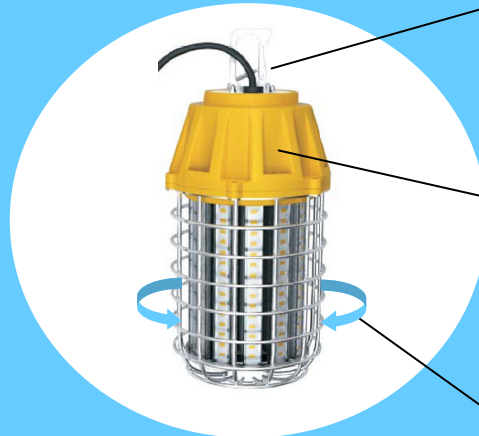

Up to 130lm/w

Protective Cage

60W

Mounting Options

Digital Sealed Driver

360 deg. Distribution

100W

## Dimensions