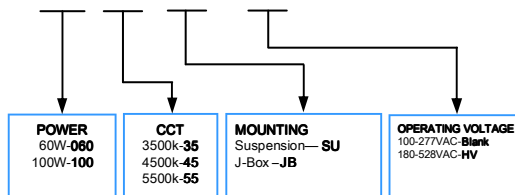

ELECTRICAL SPECIFICATIONS

1. Power Input: AC100-277V
2. AC180-508V (Option)
3. Power Factor: ≥93
4. THD: ≤18% @ full Load
5. Dimming: Yes, Optional
6. Presence Detection: Yes, Optional