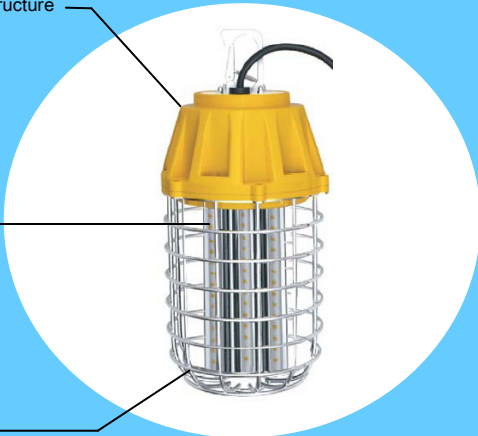

# LED RUGGEDIZED SAFETY LUMINAIRE

## Product Specifications

Low Power  
Samsung™ or Bridgelux™ Emitters

Exceptional Thermal  
Management

Safety Hook  
System

Polyester Coated  
Driver Housing

High Performance  
Sealed CC Driver

Powder Coated IP66 Structure

Up to 130lm/w

Protective Cage

60W

Mounting Options

Digital Sealed Driver

360 deg. Distribution

100W