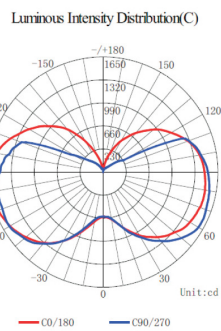

The specifications in this brochure are representative and must not be interpreted as a guarantee of individual product performance and/or characteristics. LEDRAYS Inc. has a policy of continuous advancements & development specifications may change without notice. Please contact your rep for updates.

LUMIAAGENCY

www.ledrays.com