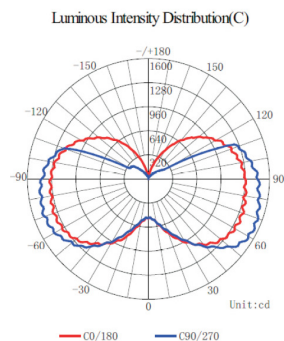

The specifications in this brochure are representative and must not be interpreted as a guarantee of individual product performance and/or characteristics. LEDRAYS Inc. has a policy of continuous advancements & development specifications may change without notice. Please contact your rep for updates.

LUMIAAGENCY

www.ledrays.com