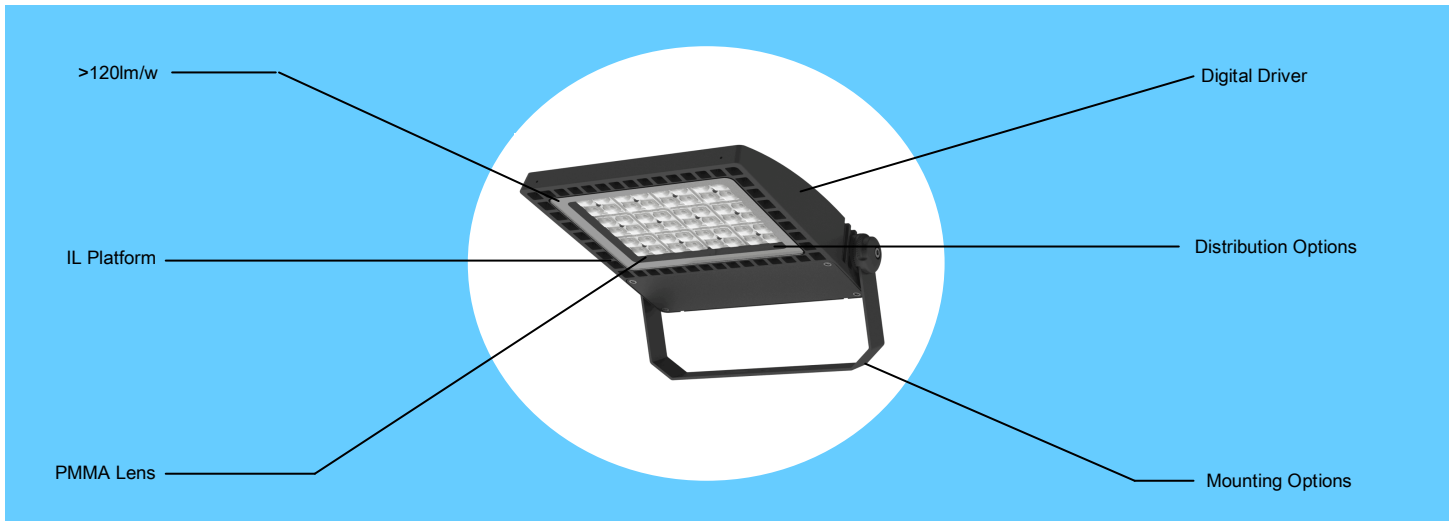

LED RUGGEDIZED AREA LUMINAIRE

Product Specifications

IL Platform with
CREE™ LED

Exceptional Thermal
Management

High Performance Optics

High Performance
Digital CC Driver

Mounting Options

Pole Square (PS)

Pole Round (PR)

Slipfitter (SF)

Direct Wall (W1)

Trunnion Surface (TR)

Slipfitter (SF)

Dimensions

WEIGHT

RAL-IL 60W-2.80Kg/6.20lbs
RAL-IL 100W-7.1Kg/15.60lbs
RAL-IL 150W-7.50Kg/16.50lbs
RAL-IL 180W-7.8Kg/17.20lbs
RAL-IL 300W-13.50Kg/29.70lbs