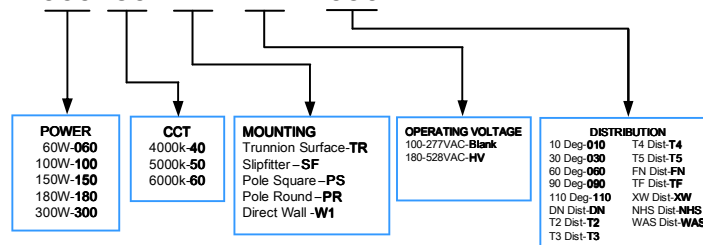

- Flexible Configuration Area Luminaire
- Efficacy >120lm/w
- IP67 Ingress Protection
- High Power CREE™ LED
- 15 Distribution Options
- -30°C/+55°C Operating Temperature Range
- Flexible Mounting Options
- Powder Coated Cast AL Structure
- 95,000hrs L70 at 25°C Ambient

Product Specifications

Model	Power	LED Type	CCT	Efficacy	Luminous Flux	Distribution	IP Level
LR-RAL-IL60v1	60W	CREE™	5000K	>120lm/W	>7200lm	10°/30°/60°/90°/110°/DN/T2/T3/T4/T5/FN/TF/XW/NHS/WAS	IP67
LR-RAL-IL100v1	100W	CREE™	5000K	>120lm/W	>12000lm	10°/30°/60°/90°/110°/DN/T2/T3/T4/T5/FN/TF/XW/NHS/WAS	IP67
LR-RAL-IL150v1	150W	CREE™	5000K	>120lm/W	>18000lm	10°/30°/60°/90°/110°/DN/T2/T3/T4/T5/FN/TF/XW/NHS/WAS	IP67
LR-RAL-IL180v1	180W	CREE™	5000K	>120lm/W	>21600lm	10°/30°/60°/90°/110°/DN/T2/T3/T4/T5/FN/TF/XW/NHS/WAS	IP67
LR-RAL-IL300v1	300W	CREE™	5000K	>120lm/W	>36000lm	10°/30°/60°/90°/110°/DN/T2/T3/T4/T5/FN/TF/XW/NHS/WAS	IP67

ORDERING CODE: LR-RAL-IL 060- 50- TR --- 090

ELECTRICAL SPECIFICATIONS

1. Power Input: AC100-277V
2. AC180-508V (Option)
3. Power Factor: ≥94
4. THD: ≤17% @ full Load
5. Dimming: Yes, Optional
6. Presence Detection: Yes, Optional