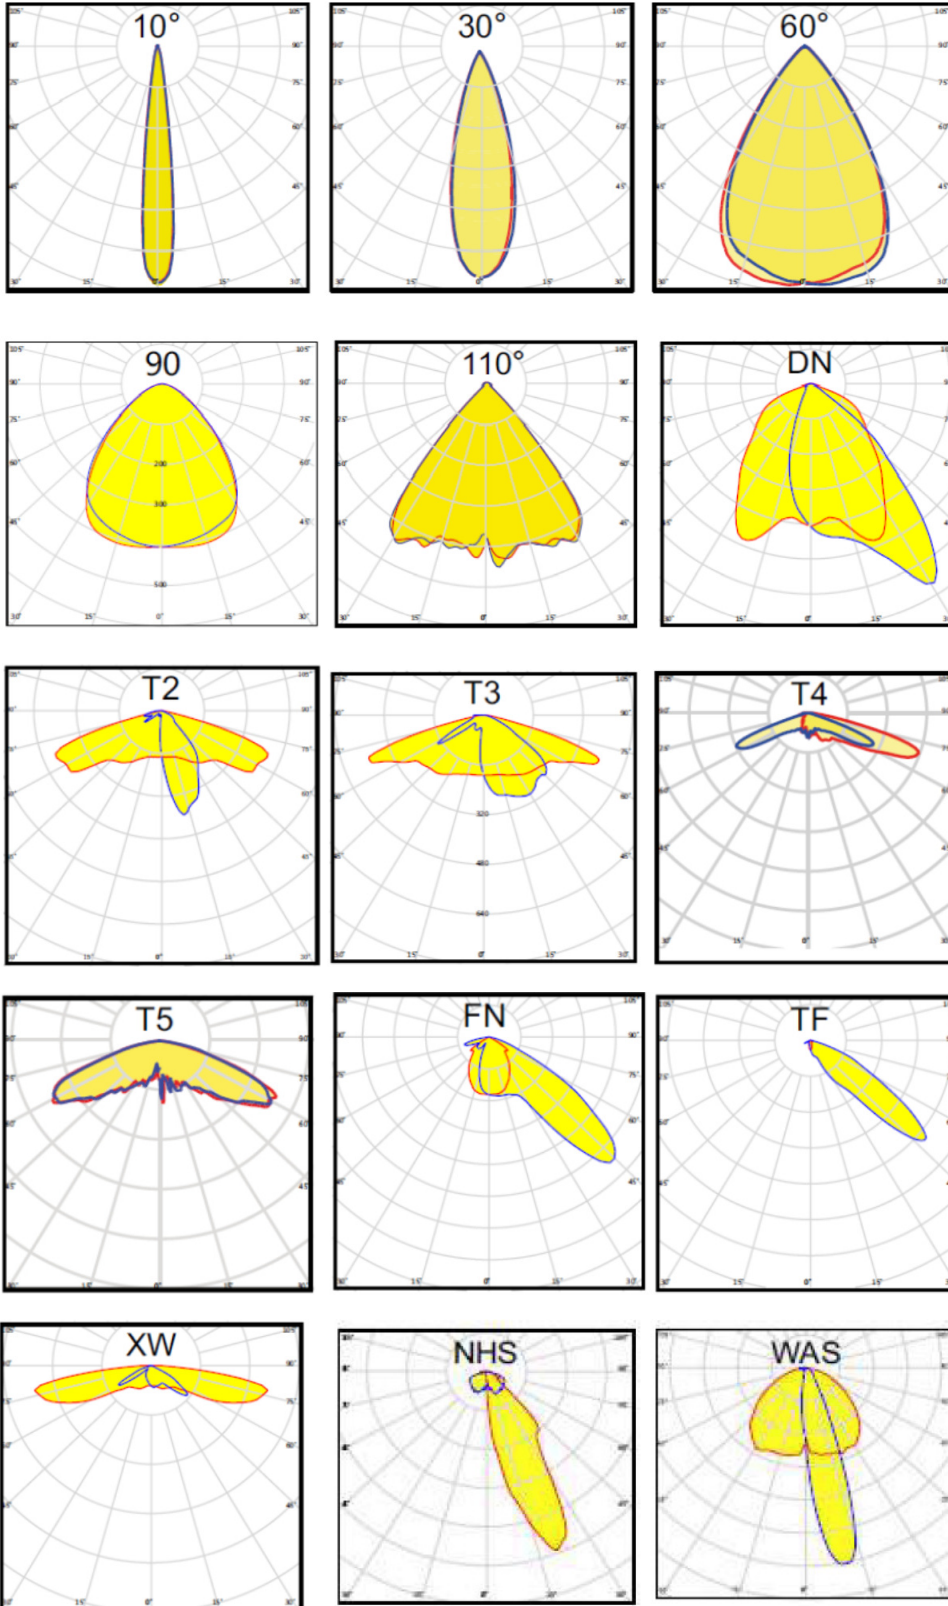

Available Distribution

The specifications in this brochure are representative and must not be interpreted as a guarantee of individual product performance and/or characteristics. LEDRAYS Inc. has a policy of continuous advancements & development specifications may change without notice. Please contact your rep for updates.