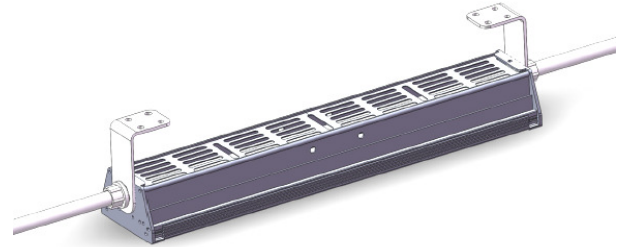

LED

Linear
High Bay

LEDRays MEPI™

LEDRAYS
MASTERING LIGHT

LHB Series

MOUNTING OPTIONS

**TYPE A:
Adjustable Surface**

**TYPE B:
Continuous**

**TYPE C:
Suspended**

**TYPE D:
Pendant**

The specifications in this brochure are representative and must not be interpreted as a guarantee of individual product performance and/or characteristics. LEDRays Inc. has a policy of continuous advancements & development specifications may change without notice. Please contact your rep for updates.