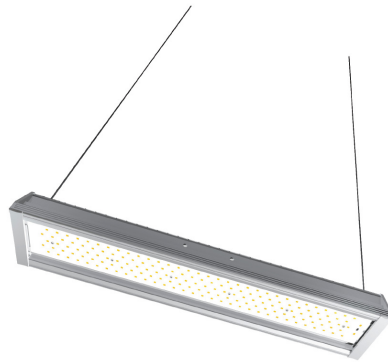

LED

Linear
High Bay

LEDRays MEPI™

LEDRAYS
MASTERING LIGHT

LHB Series

MOUNTING OPTIONS

**TYPE A:
Adjustable Surface**

**TYPE B:
Continuous**

**TYPE C:
Suspended**

**TYPE D:
Pendant**

The specifications in this brochure are representative and must not be interpreted as a guarantee of individual product performance and/or characteristics. LEDRays Inc. has a policy of continuous advancements & development specifications may change without notice. Please contact your rep for updates.