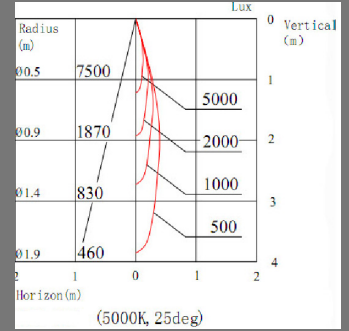

VIVID POP

Static & Dynamic Imaging LED Projectors

Distribution:

LR-VP30WA-50-25