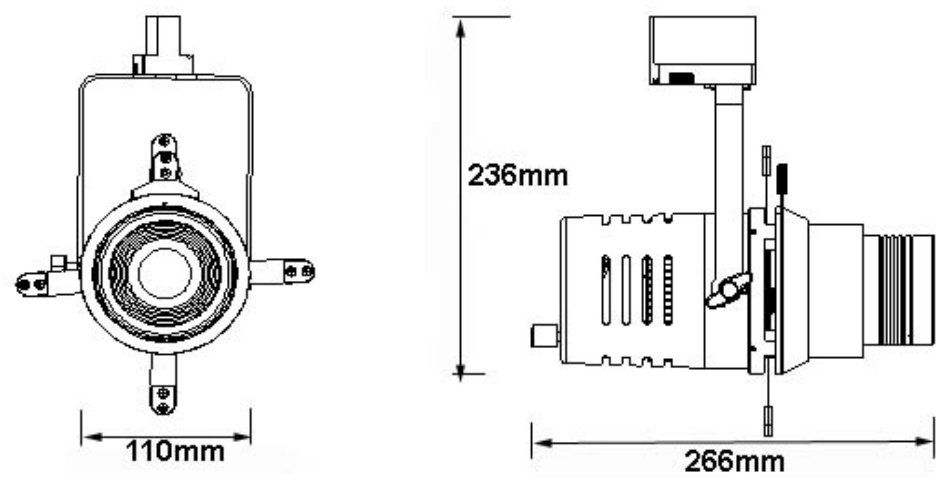

VIVID POP

Static & Dynamic Imaging LED Projectors

Dimensions:

Vivid POP Series A