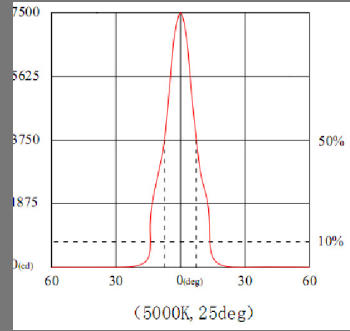

VIVID POP

Static & Dynamic Imaging LED Projectors

Distribution:

LR-VP30WA-50-25