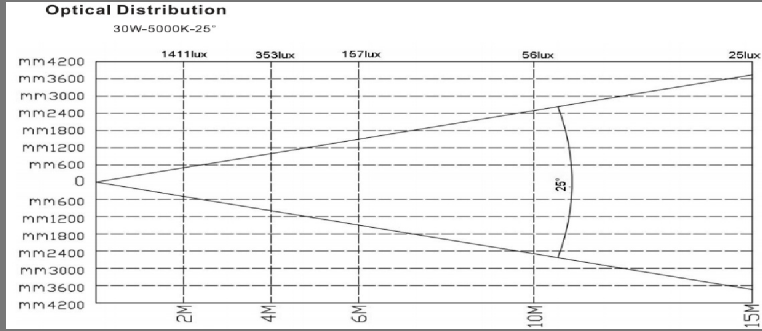

VIVID POP

Static & Dynamic Imaging LED Projectors

Distribution:

LR-VP30WA-50-25