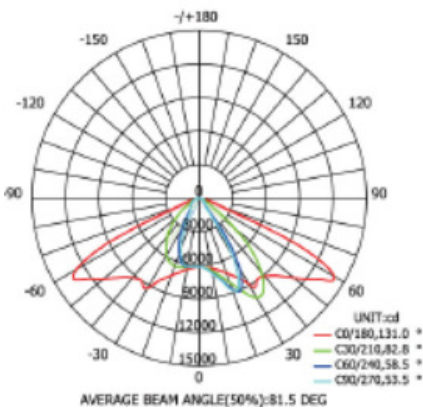

Dimensions

(With standard 2 3/8" round pole sleeve)

Model	Dimensions
LR-HPS-90-v2N	L525mm*W312mm*H110mm
LR-HPS-120-v2N	L605mm*W312mm*H110mm
LR-HPS-150-v2N	L685mm*W312mm*H110mm