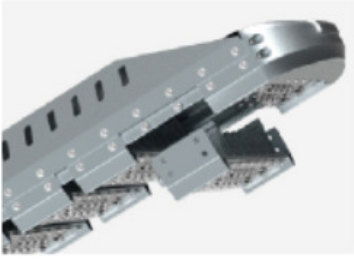

LED Modular Roadway Luminaire

Product Specifications

Fully serviceable modular design in a rugged chassis achieves high efficacy