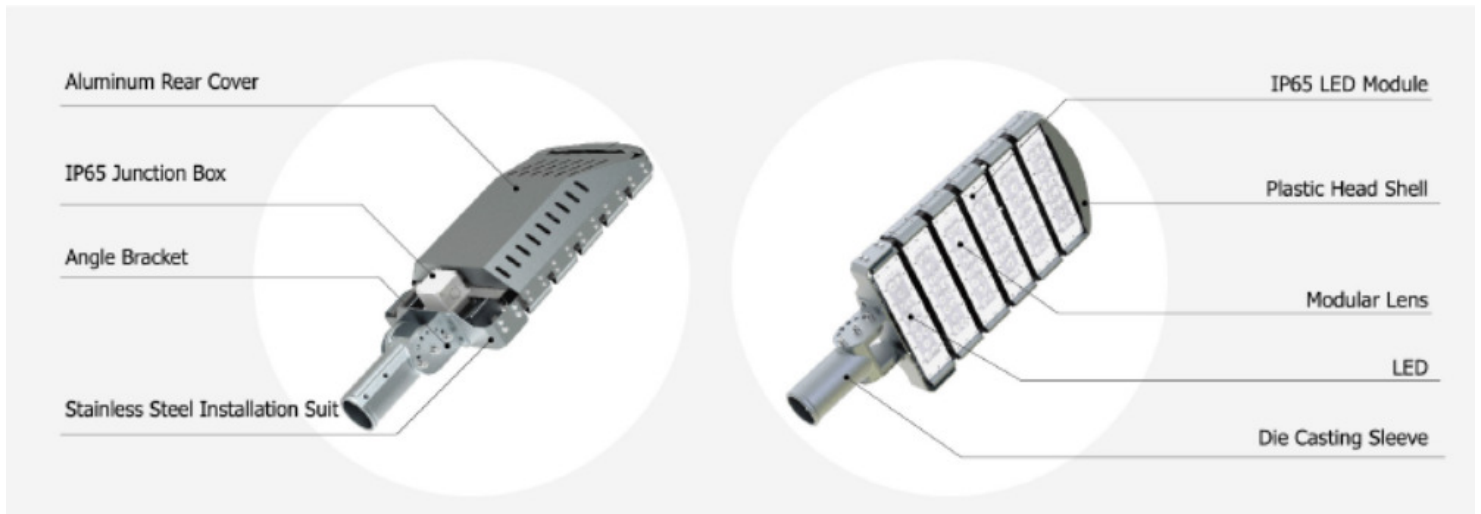

## Product Specifications

Fully serviceable modular design in a rugged chassis achieves high efficacy

Modular lensing improves light transmission and optical efficiency

Unique custom heatsink for improved thermal dissipation and longer life

90 degree up/down vertically adjustable neck mounting