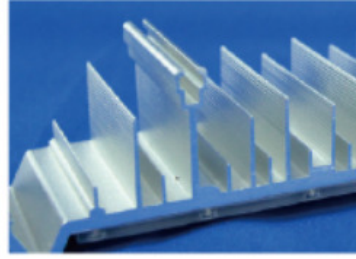

## Product Specifications

Fully serviceable modular design in a rugged chassis achieves high efficacy

Modular lensing improves light transmission and optical efficiency

Unique custom heatsink for improved thermal dissipation and longer life