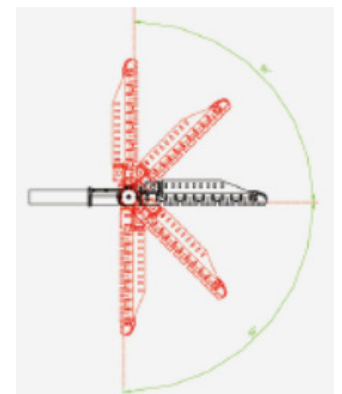

±90°v Adjustment

The specifications in this brochure are representative and must not be interpreted as a guarantee of individual product performance and/or characteristics.

LED Rays Inc. has a policy of continuous advancements & development specifications may change without notice. Please contact your rep for

LUMIA AGENCY
LIGHTING EVOLVED

Available @ www.lumia-agency.com