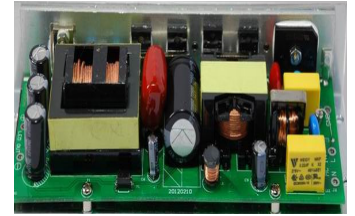

Digital Driver with 3 way protection