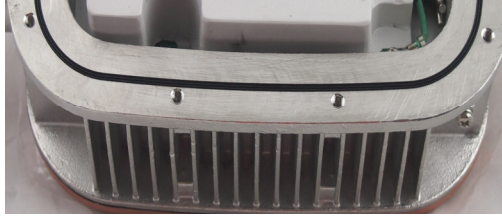

Custom Cast Stainless Steel Housing Offers Solid Protection & Very Good Cooling Performance