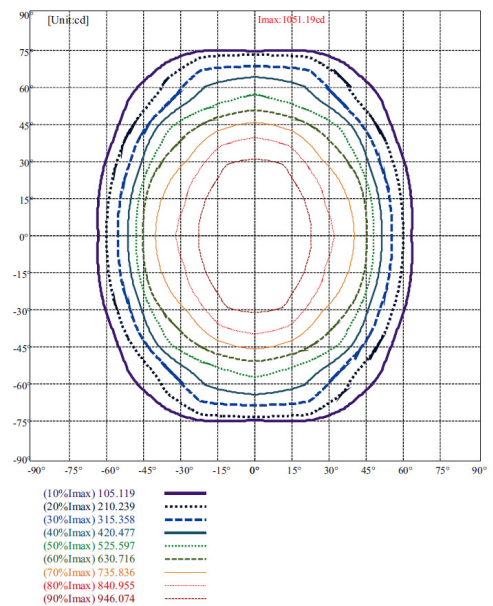

### Product Specifications

Model	Power	LED Type	CCT	Efficacy	Luminous Flux	Beam Angle	IP Level	Input
LR-HLC-30-55A	30W	XM CREE™	5500-6500K (4500K-5500K Option)	≥86lm/W	2600lm	110°Vx140°H	IP68	AC85-265V
LR-HLC-30-55D	30W	XM CREE™	5500-6500K (4500K-5500K Option)	≥86m/W	2600lm	110°Vx140°H	IP68	DC24-36V

## Light Distribution