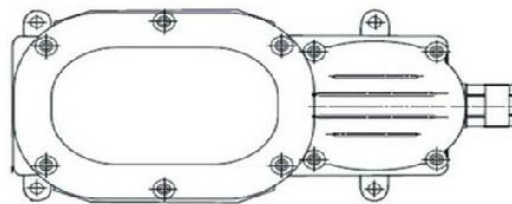

## Light Distribution

# LED Compact HAZLOC FIXTURE

Dimensions: L270mm x W120mm x H120mm  
Unit weight: 5.8kg

1. Connection with permanently attached mine cable

2. Connection with terminal box

3. Connection with two junction boxes