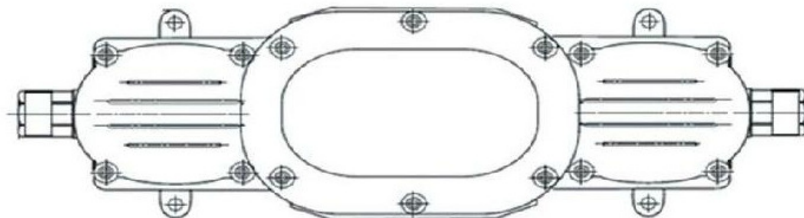

## Light Distribution

# LED Compact HAZLOC FIXTURE

Dimensions: L270mm x W120mm x H120mm  
Unit weight: 5.8kg

1. Connection with permanently attached mine cable

2. Connection with terminal box

3. Connection with two junction boxes