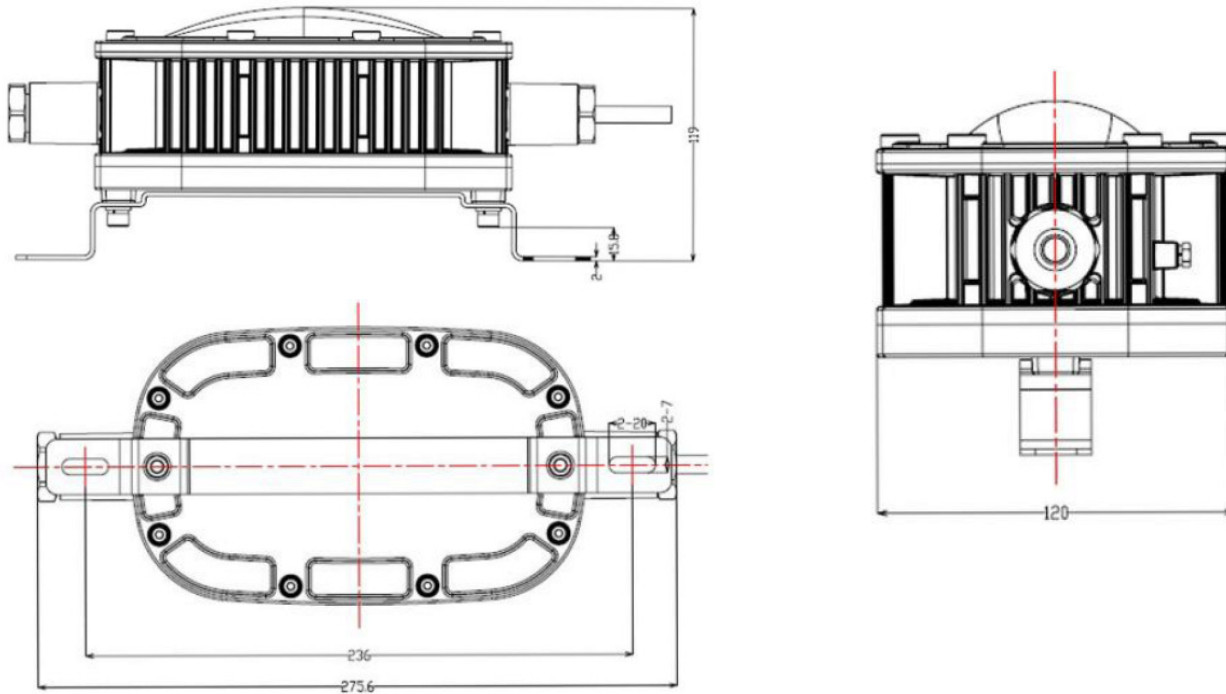

## Light Distribution

# LED Compact HAZLOC FIXTURE

Dimensions: L270mm x W120mm x H120mm  
Unit weight: 5.8kg

1. Connection with permanently attached mine cable

2. Connection with terminal box

3. Connection with two junction boxes