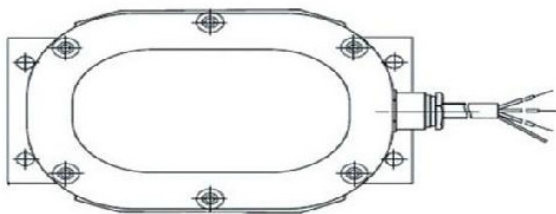

## Light Distribution

# LED Compact HAZLOC FIXTURE

Dimensions: L270mm x W120mm x H120mm  
Unit weight: 5.8kg

1. Connection with permanently attached mine cable

2. Connection with terminal box

3. Connection with two junction boxes