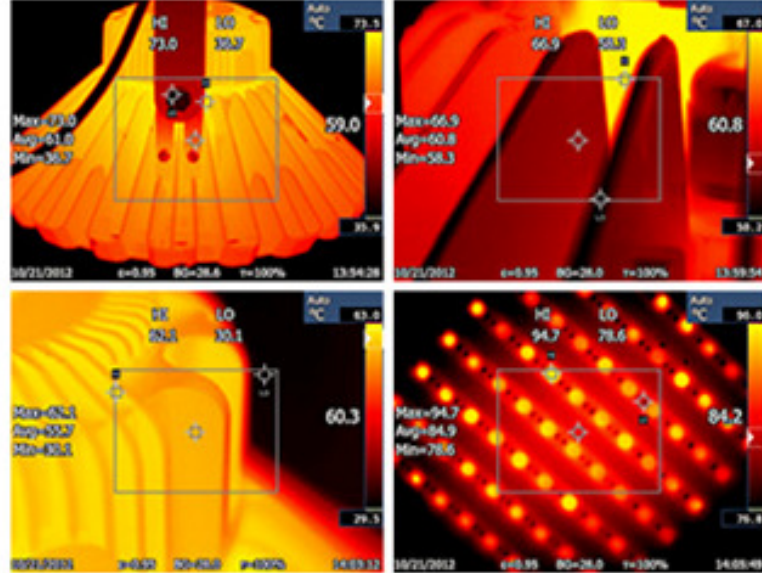

Distribution Curves

HBM150

HBM180

HBM200

THERMALLY EFFICIENT FOR AMBIENT ENVIRONMENTS UP TO 60°C

Dimensions: Ø360mm x H236mm

Weight: 6.4kg ±0.5kg

Mounting Options: