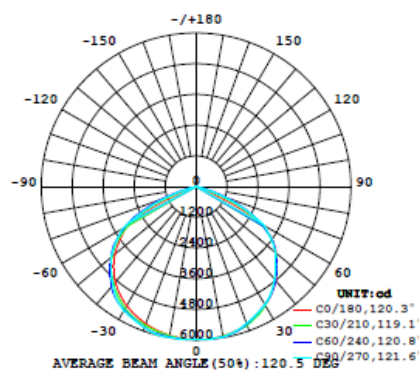

Distribution Curves

HBM150

HBM180

HBM200

THERMALLY EFFICIENT FOR AMBIENT ENVIRONMENTS UP TO 60°C

Dimensions: Ø360mm x H236mm

Weight: 6.4kg ±0.5kg

Mounting Options: