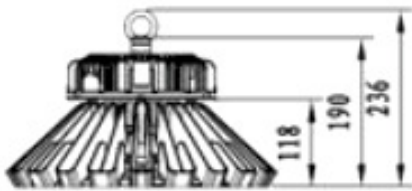

Distribution Curves

HBM150

HBM180

HBM200

THERMALLY EFFICIENT FOR AMBIENT ENVIRONMENTS UP TO 60°C

Dimensions: Ø360mm x H236mm

Weight: 6.4kg ±0.5kg

Mounting Options: