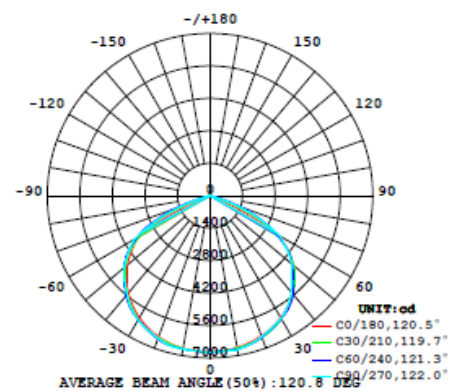

Distribution Curves

HBM150

HBM180

HBM200

THERMALLY EFFICIENT FOR AMBIENT ENVIRONMENTS UP TO 60°C

Dimensions: Ø360mm x H236mm

Weight: 6.4kg ±0.5kg

Mounting Options: