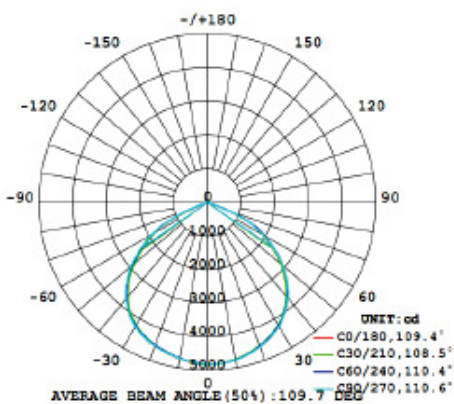

Distribution Curves

HBM150

HBM180

HBM200

THERMALLY EFFICIENT FOR AMBIENT ENVIRONMENTS UP TO 60°C

Dimensions: Ø360mm x H236mm

Weight: 6.4kg ±0.5kg

Mounting Options: