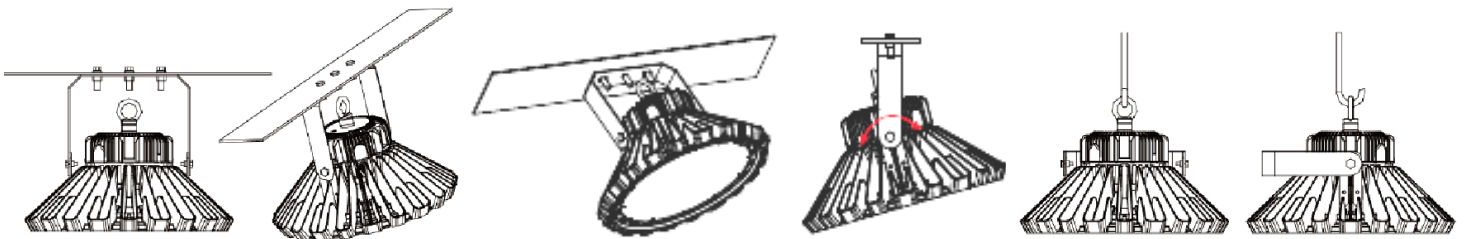

Mounting Options:

Surface

Chain

Hook